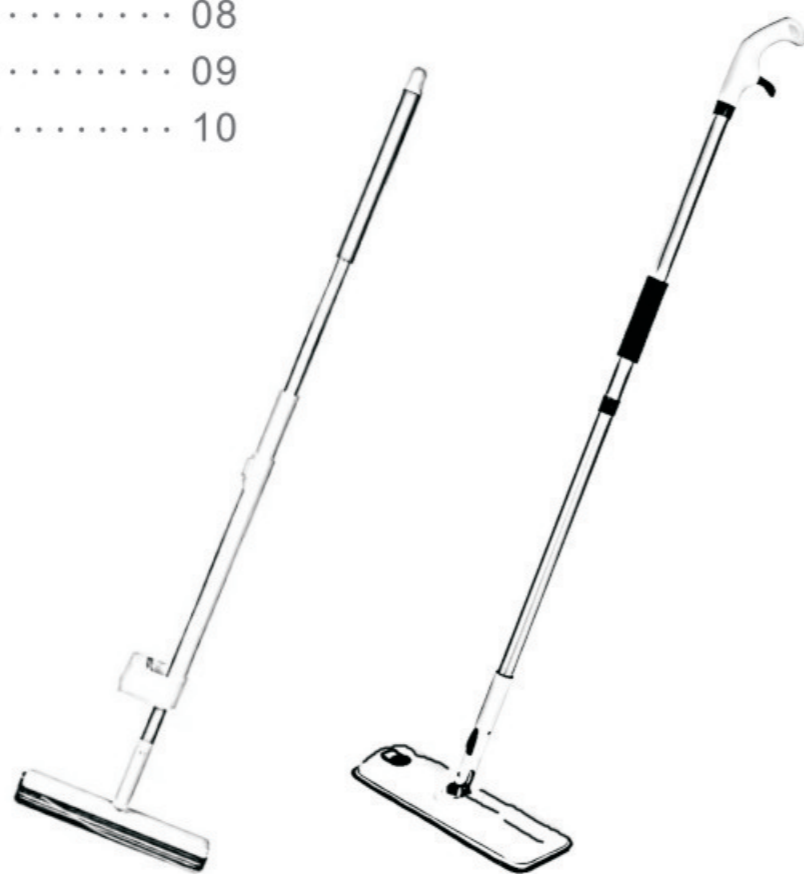

4. SPRAY MOP

Begula 2	06
S1	07
S6	08
S10	09
Whale 2	10

Polar Bear 2

- Product Weight (kgs): 1.27
- Bucket Size(mm): 330X330X170
- Bucket Capacity (Max): 3.8L
- Pole(mm): S/S, Length:1090-1270, \varnothing 25/22, Thickness: \varnothing 0.4
- Pole with Plate Length(mm):1300
- Microfiber Mop Head plate(mm): 215X215
- Material: New PP, Stainless Steel, Microfiber

Set Includes

- 1x Polar Bear 2 Mop Bucket
- 1x Stainless Steel Pole
- 1x Microfiber Refill

Polar Bear 3

- Polar Bear 3 Mop
- Product Weight (kgs): 1.85
- Bucket Size(mm): 297X297X183
- Bucket Capacity (Max): 3.8L
- Pole(mm): S/S, Length: 1050-1280, \varnothing 25/22, Thickness: \varnothing 0.4
- Pole with Plate Length(mm): 1310
- Mop Pole Plate(mm): 235X235
- Material: New PP, Stainless Steel, Microfiber

Set Includes

- 1x SEAL 1 PVA Mop
- 1x PVA Mop Sponge

03

SEVELIN
www.sevelinhouseware.com

Penguin 1

- Product Size (mm): 360X80X1360-1390
- Product Weight (kgs): 1
- Pole(mm): Powder Coated Steel, Length: 1360, \varnothing 22, Thickness: \varnothing 0.4
- Microfiber Size(mm): 360X80
- Material: New PP, PVC, Powder Coated Steel, Microfiber